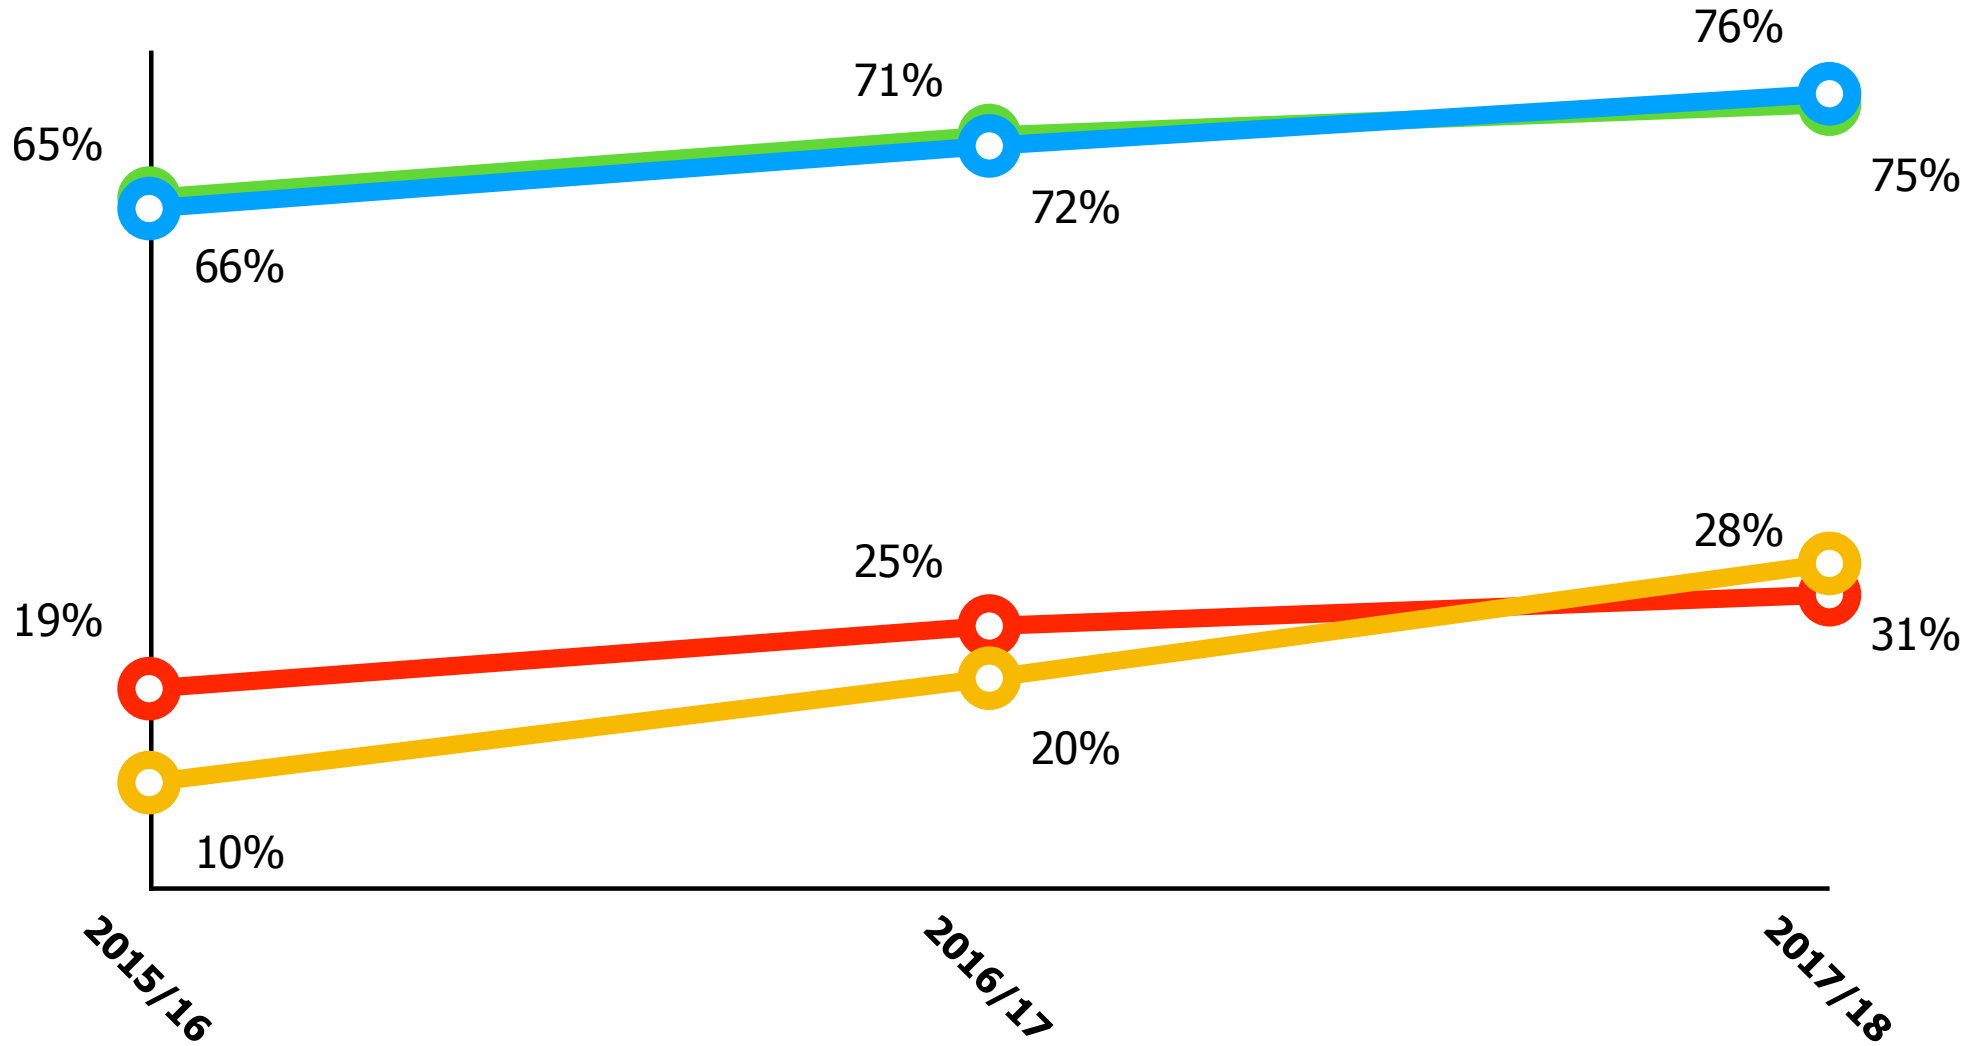

# KS2 Reading Summative Data Three Year Trend

● Florence Melly Community Primary School ARE+  
● Florence Melly Community Primary School GD

● National ARE+  
● National GD