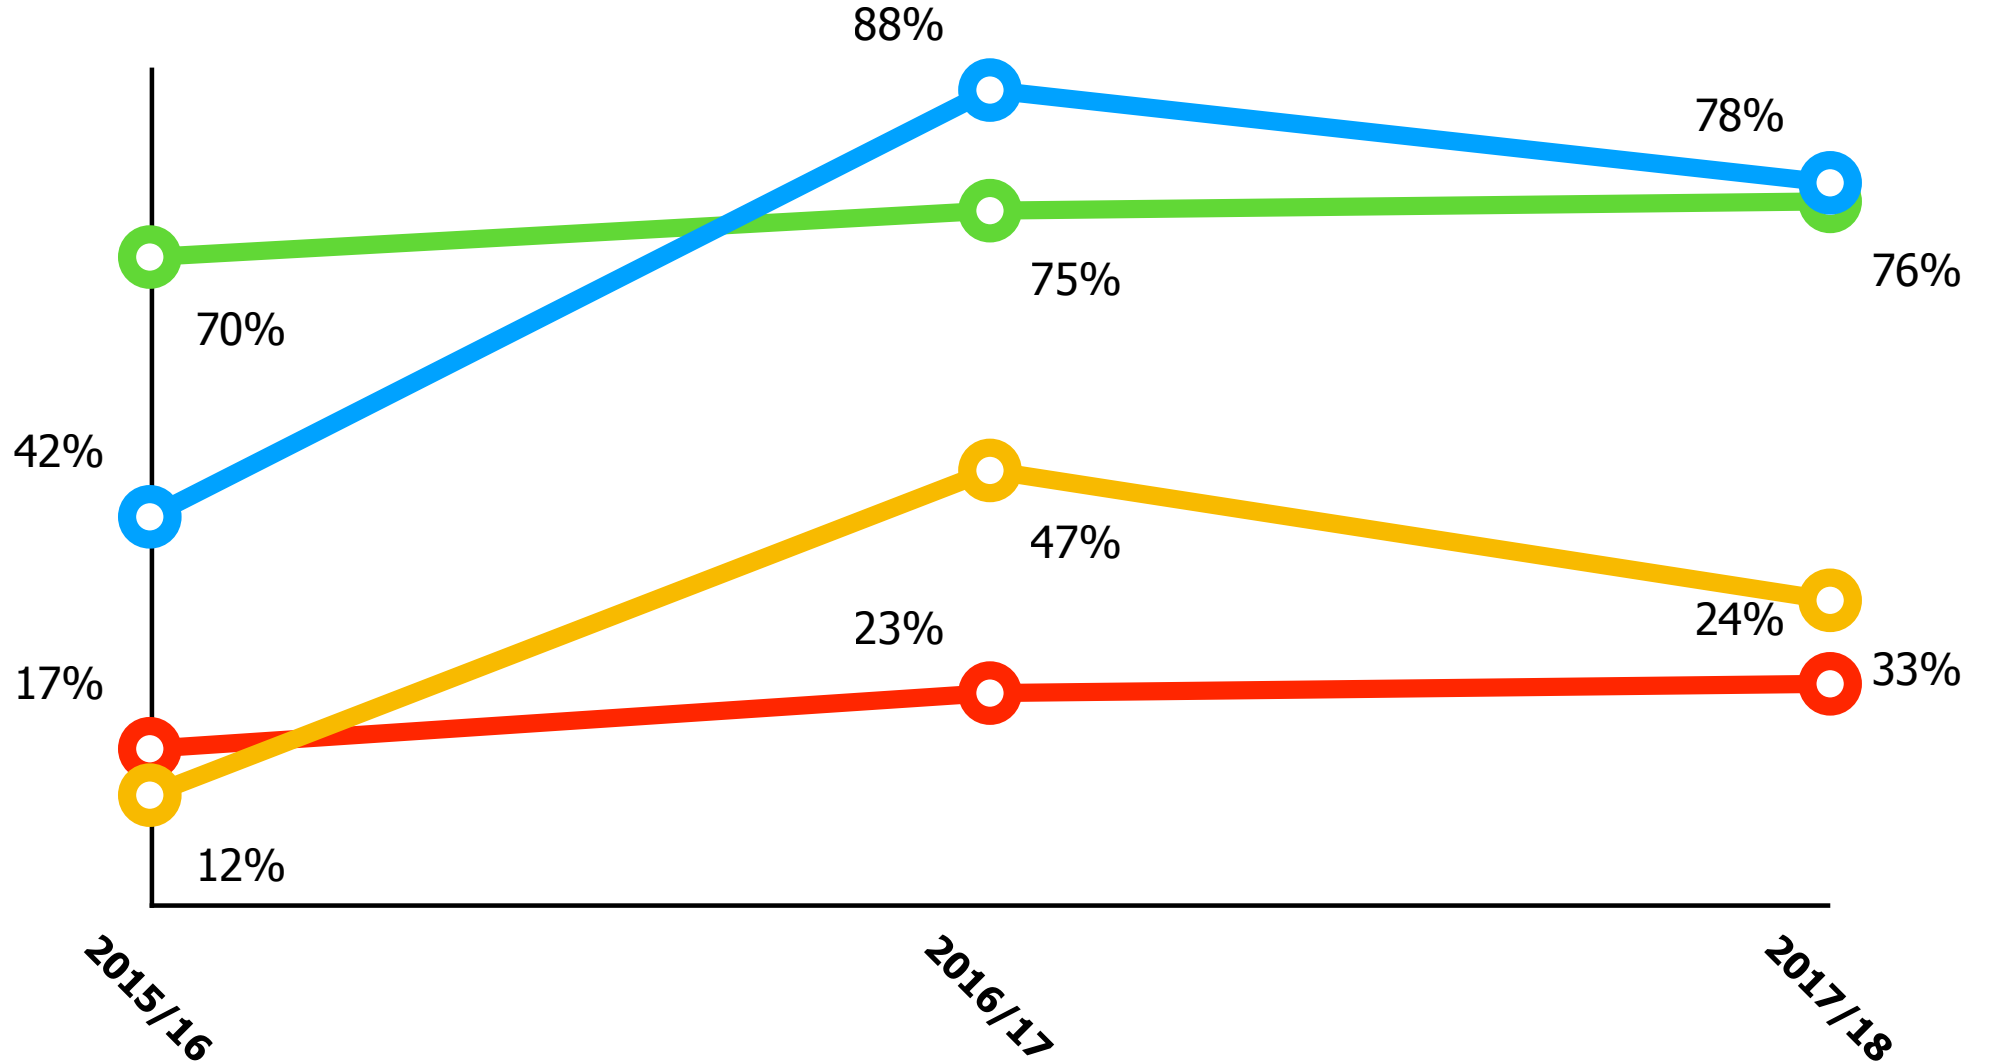

KS2 Maths Summative Data Three Year Trend

● Florence Melly Community Primary School ARE+
● Florence Melly Community Primary School GD

● National ARE+
● National GD