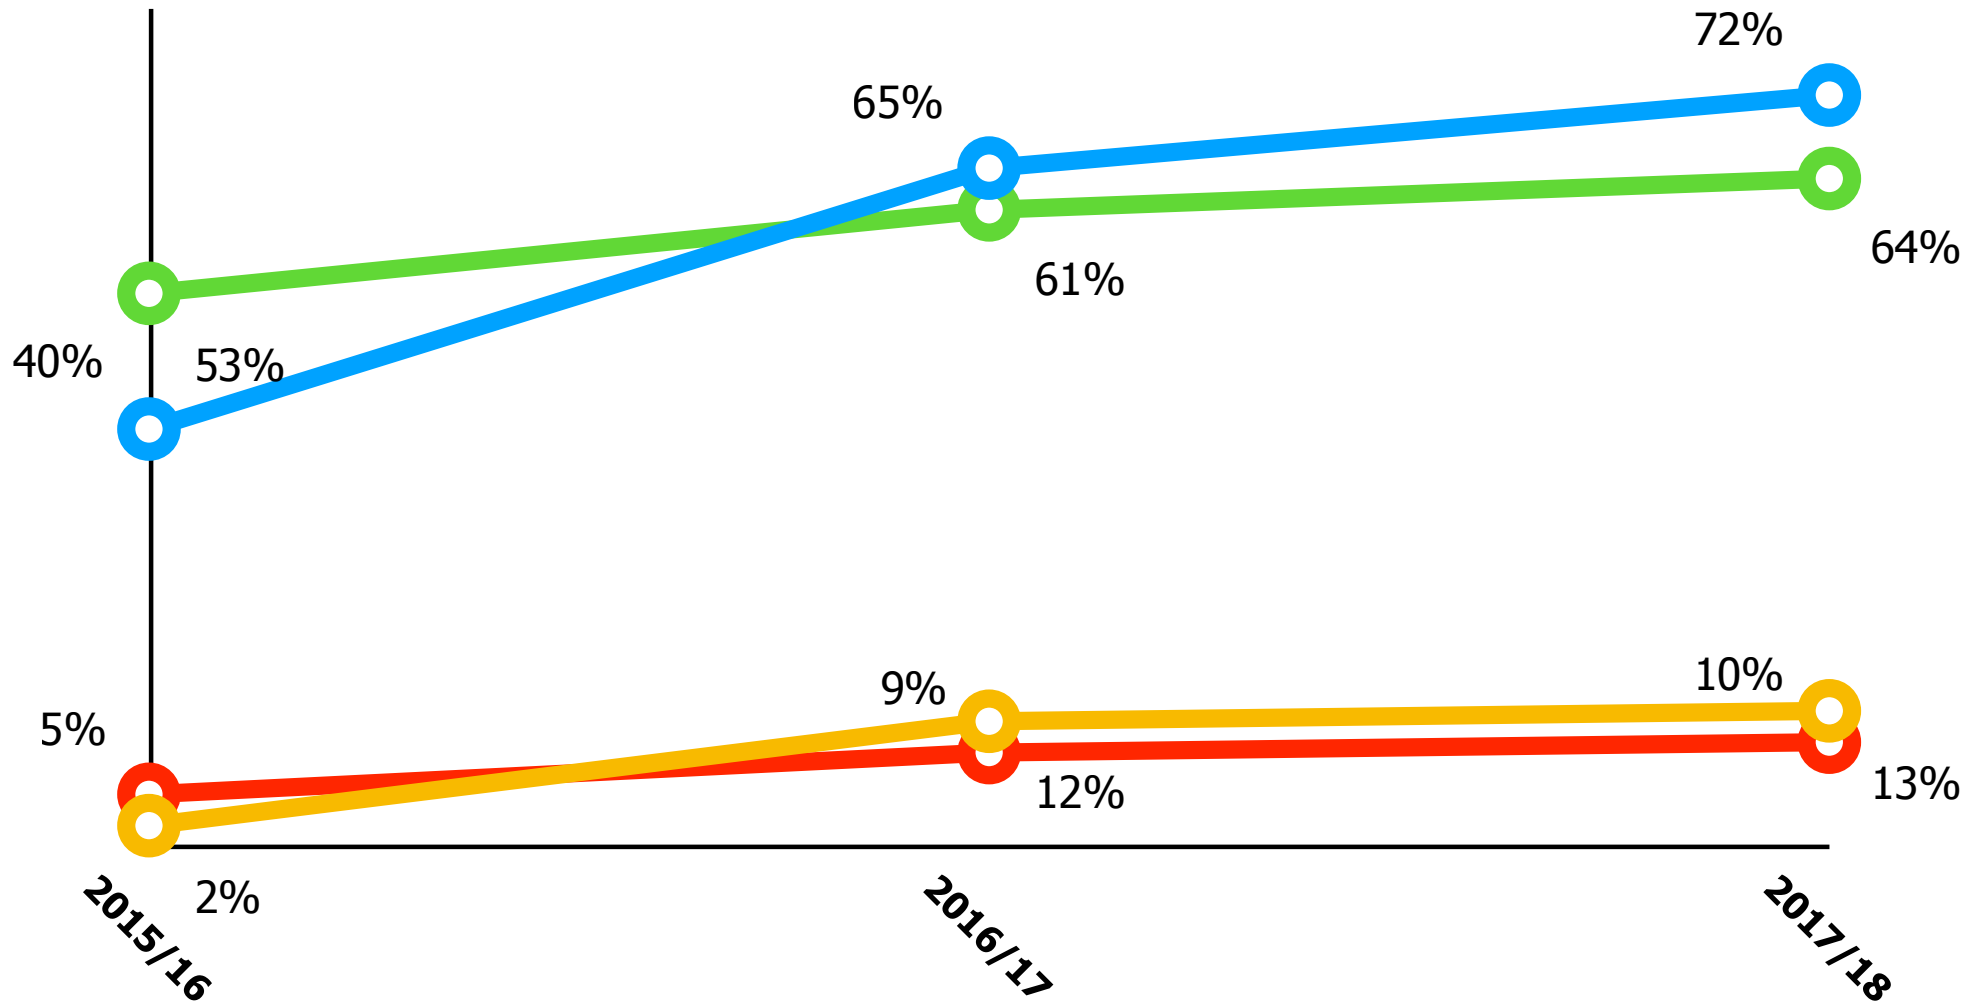

KS2 RWM Combined Summative Data Three Year Trend

● Florence Melly Community Primary School ARE+
● Florence Melly Community Primary School GD

● National ARE+
● National GD