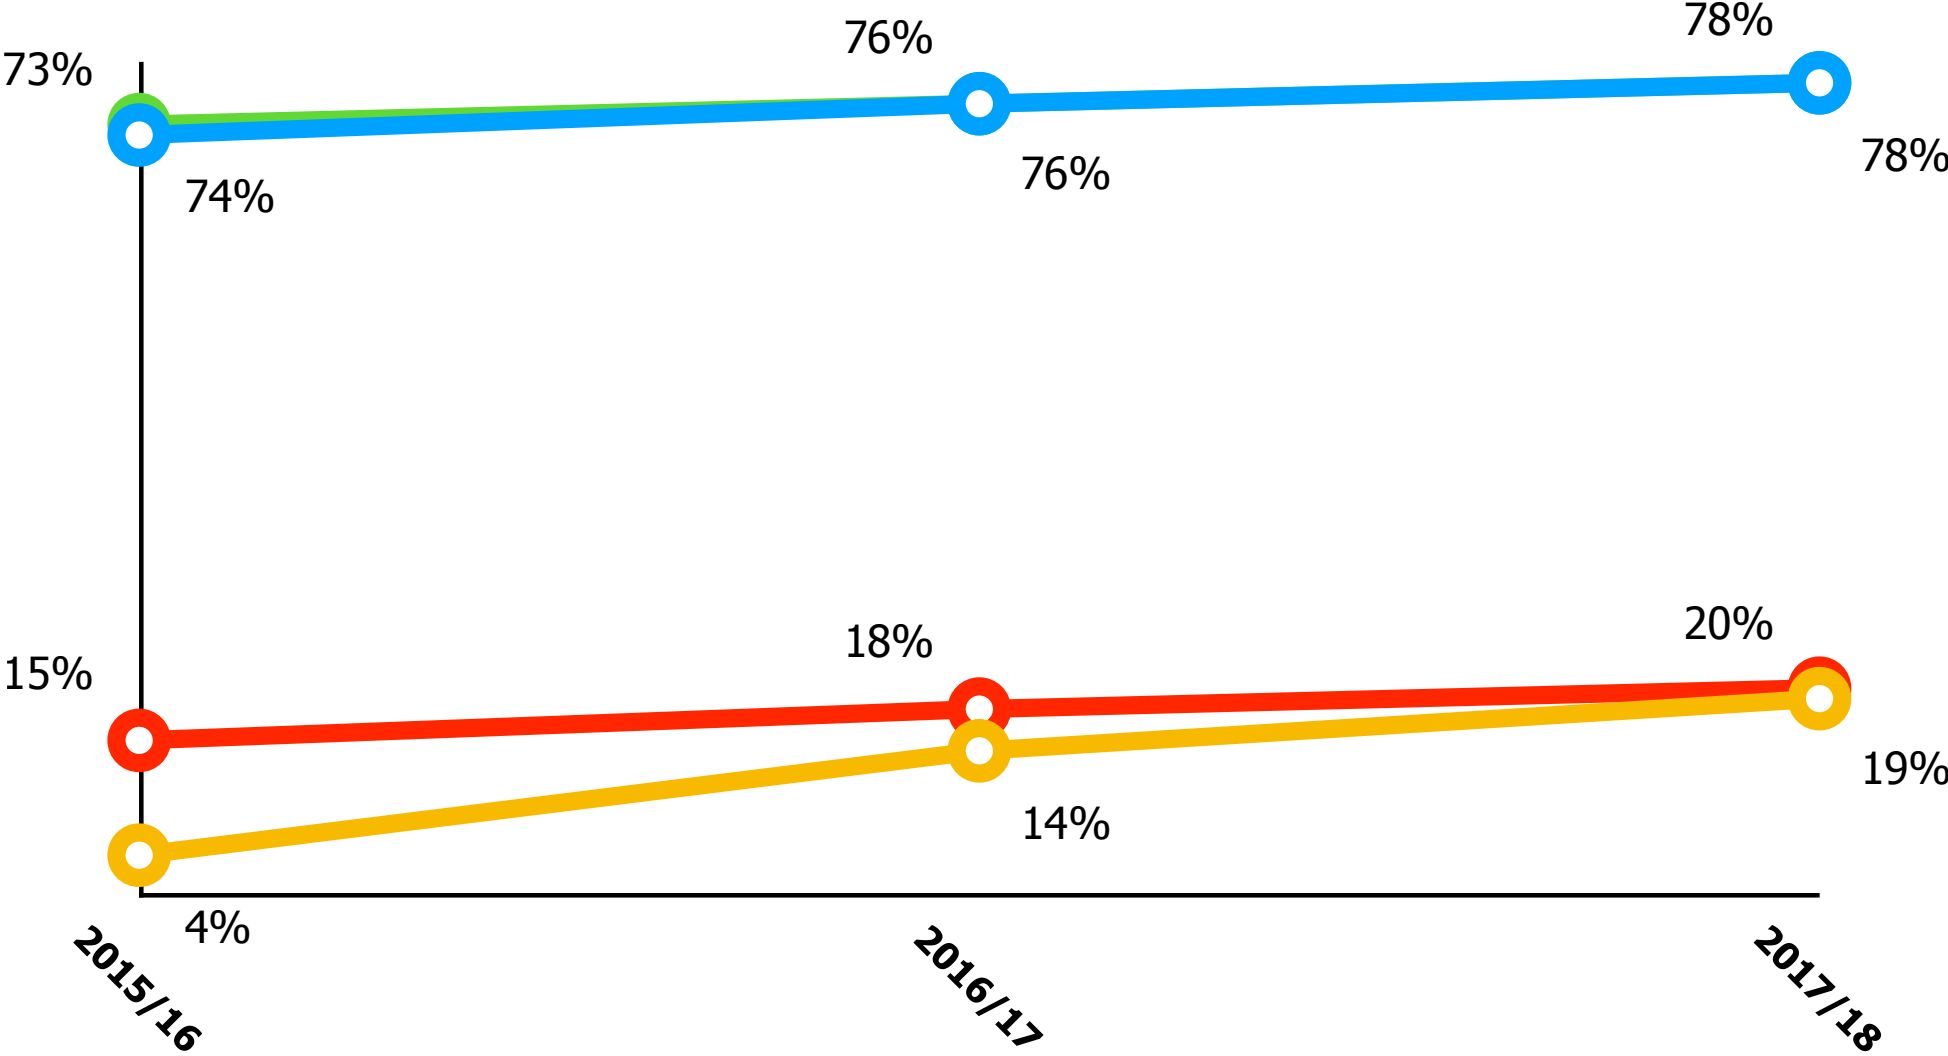

KS2 Writing Summative Data Three Year Trend

● Florence Melly Community Primary School ARE+
● Florence Melly Community Primary School GD

● National ARE+
● National GD