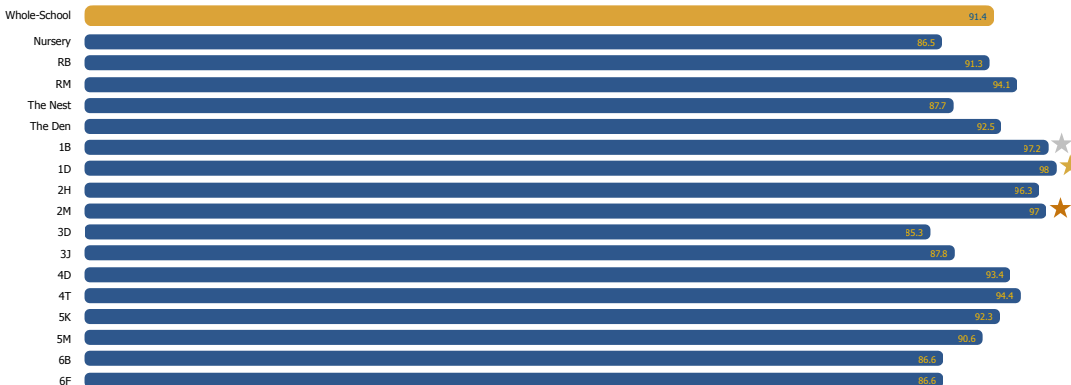

NUMBER OF 100% ATTENDEES THIS WEEK

335

NUMBER OF 100% ATTENDEES THIS YEAR

29

GOLD, SILVER AND BRONZE!

At the end of every week we celebrate those classes who finish in gold, silver and bronze place. These classes receive a certificate to hang proudly in their classrooms! The winning class also get to keep the famous Flo Melly trophy in their classroom for the week!

Congratulations to 1D, 1B and 2M who beat our 97% target this week! Well done - extra playtime for you!

ATTENDANCE MATTERS LOST DAYS = LOST LEARNING!

Think 90% attendance is good? Think again! This is what lost days really looks like! Now do you think 90% attendance is good?