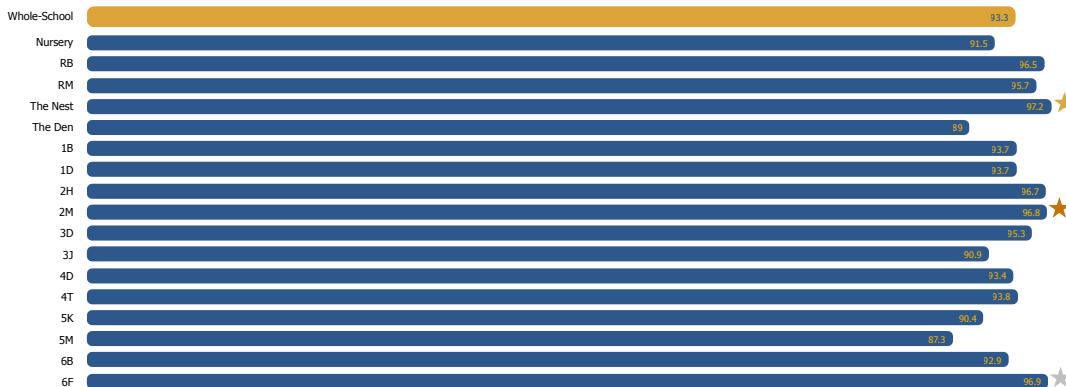

20.4%

NUMBER OF 100% ATTENDEES THIS WEEK

361

NUMBER OF 100% ATTENDEES THIS YEAR

25

GOLD, SILVER AND BRONZE!

At the end of every week we celebrate those classes who finish in gold, silver and bronze place. These classes receive a certificate to hang proudly in their classrooms! The winning class also get to keep the famous Flo Melly trophy in their classroom for the week!

Congratulations to THE NEST who beat our 97% target this week! Well done!

ATTENDANCE MATTERS LOST DAYS = LOST LEARNING!

Think 90% attendance is good? Think again! This is what lost days really looks like! Now do you think 90% attendance is good?